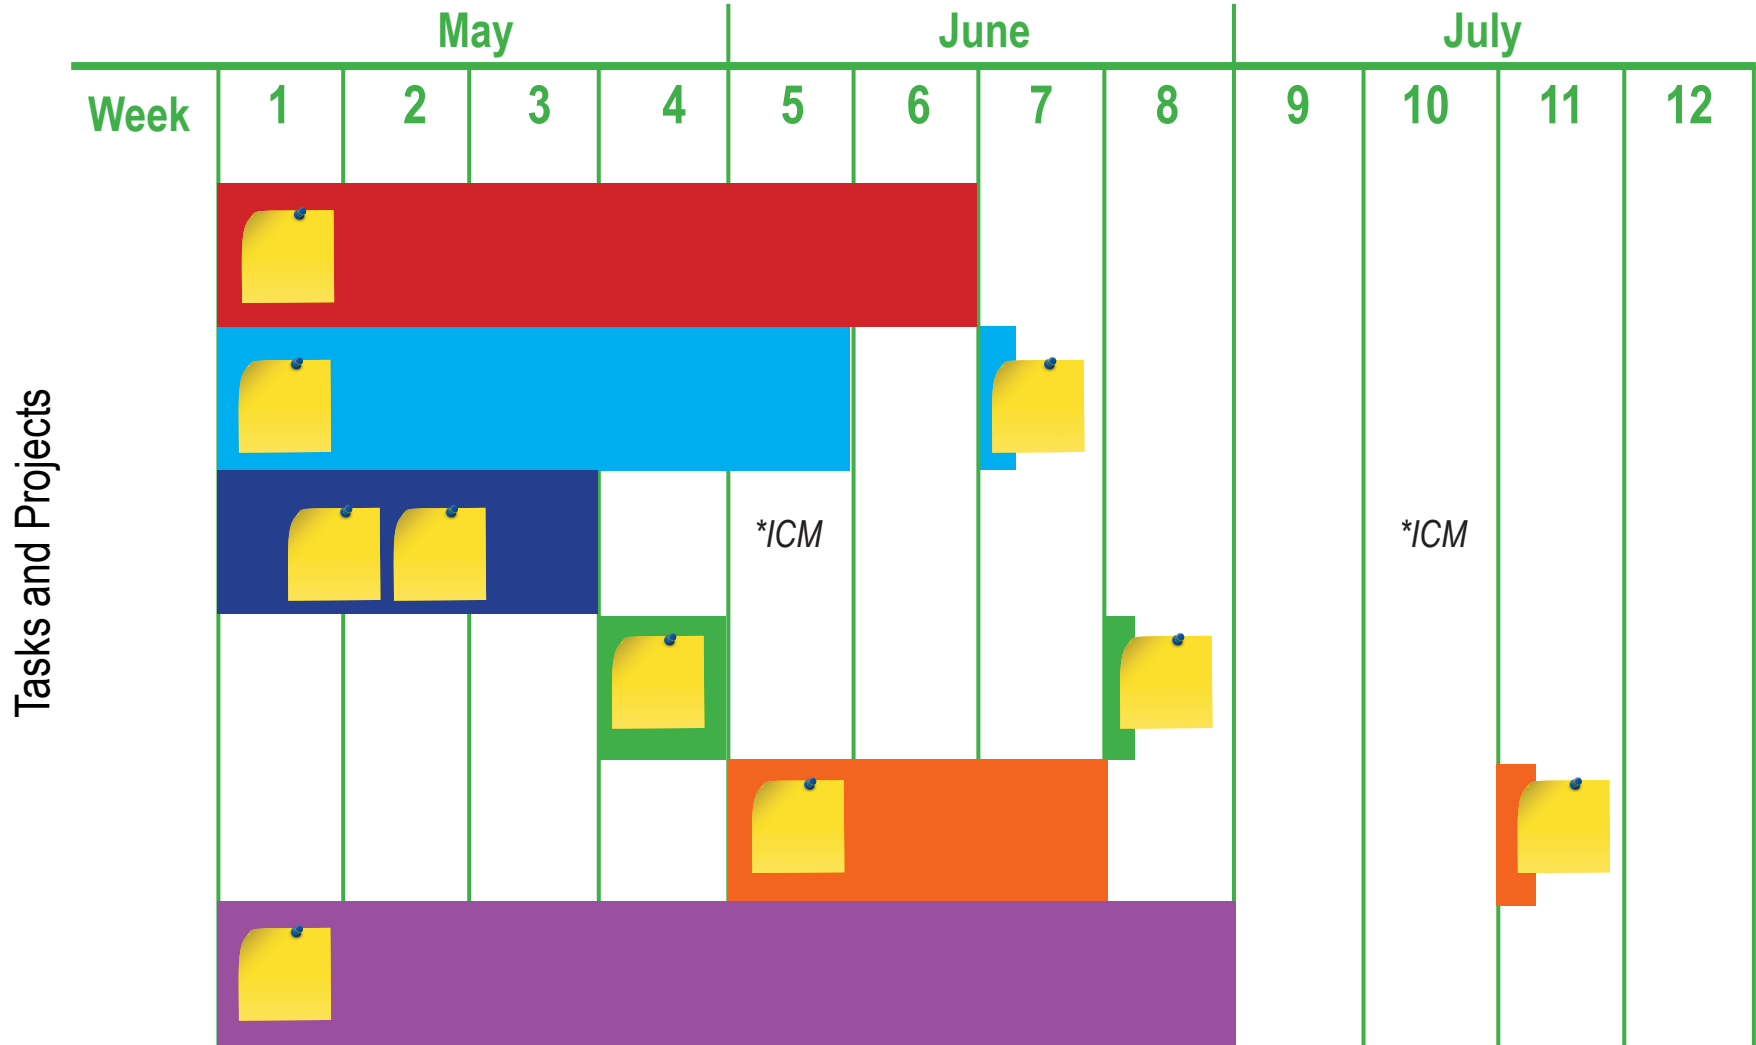

# Project Planning Timeline

\*Important Community Milestone (ICM)